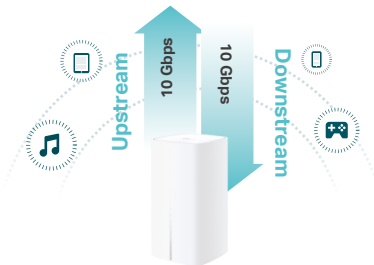

Ultra-Speed 10G PON Service

SX1100v supports up to 10 Gbps up and downstream, whether wired or wireless.