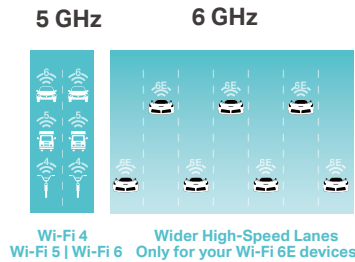

XGS-PON: The Leading Technology for Delivering 10G PON Internet Services

SX1100v

AX11000 Wireless Tri-Band XGS-PON VoIP Router

Fastest Tri-Band AX11000 Wi-Fi 6E

Empowered with 1024-QAM and Wi-Fi 6E technology, XGX4440-G2v boosts overall Wi-Fi speeds up to an incredible 11,000 Mbps.

Ultra-Speed 10G PON Service

SX1100v supports up to 10 Gbps up and downstream, whether wired or wireless.

Works on the 6 GHz Band

There is less congestion and more capacity on the greenfield 6 GHz frequency spectrum, delivering robust high-speed connections.