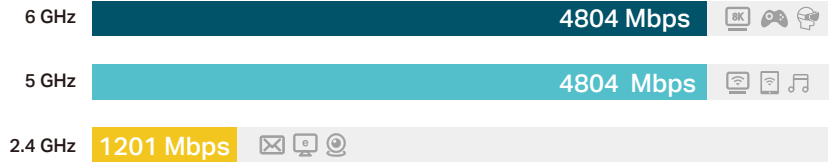

XGS-PON: The Leading Technology for Delivering 10G PON Internet Services

SX1100v

AX11000 Wireless Tri-Band XGS-PON VoIP Router

Fastest Tri-Band AX11000 Wi-Fi 6E

Empowered with 1024-QAM and Wi-Fi 6E technology, XGX4440-G2v boosts overall Wi-Fi speeds up to an incredible 11,000 Mbps.

Ultra-Speed 10G PON Service

SX1100v supports up to 10 Gbps up and downstream, whether wired or wireless.

Works on the 6 GHz Band

There is less congestion and more capacity on the greenfield 6 GHz frequency spectrum, delivering robust high-speed connections.